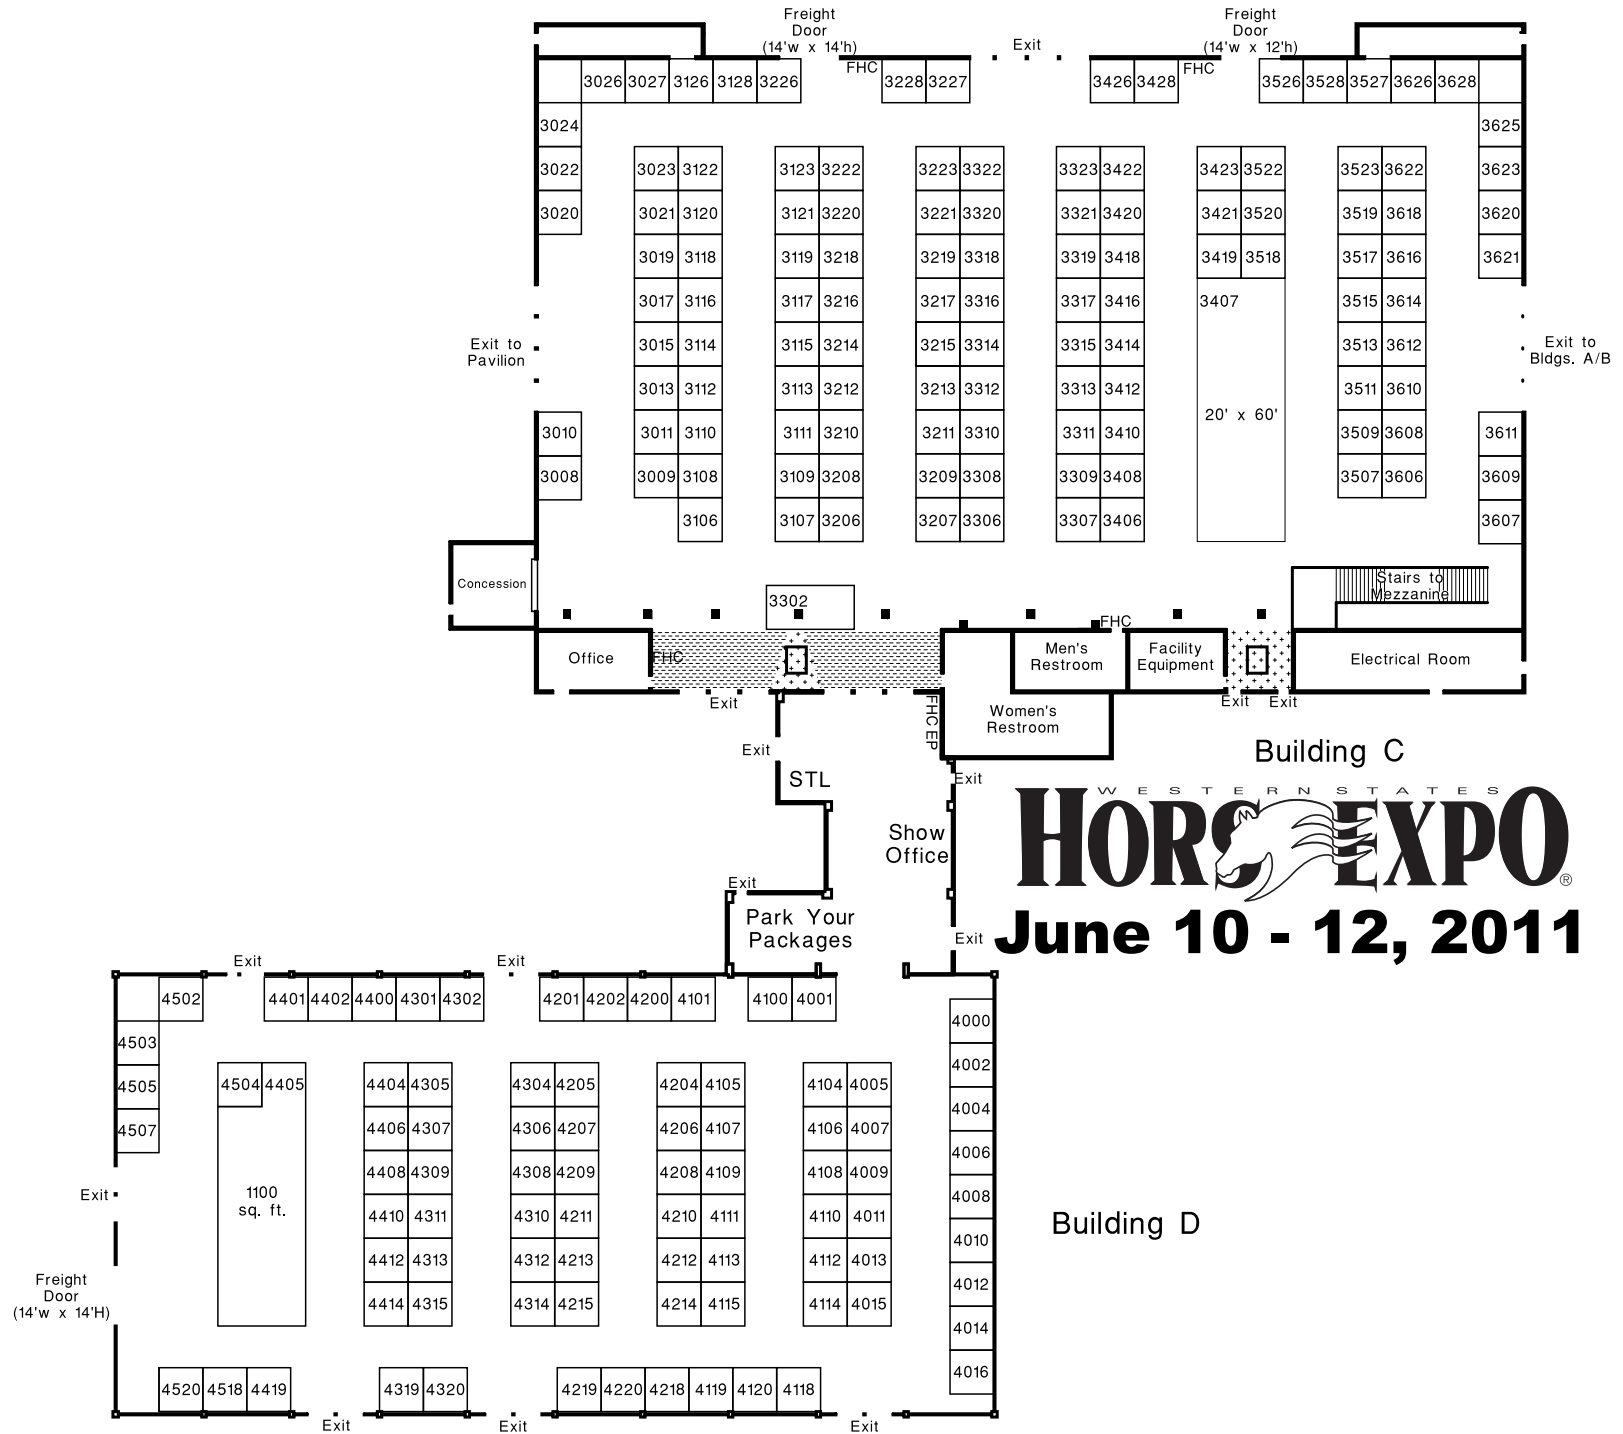

Cal Expo Buildings C & D

WESTERN STATES
HORSE EXPO
 June 10 - 12, 2011