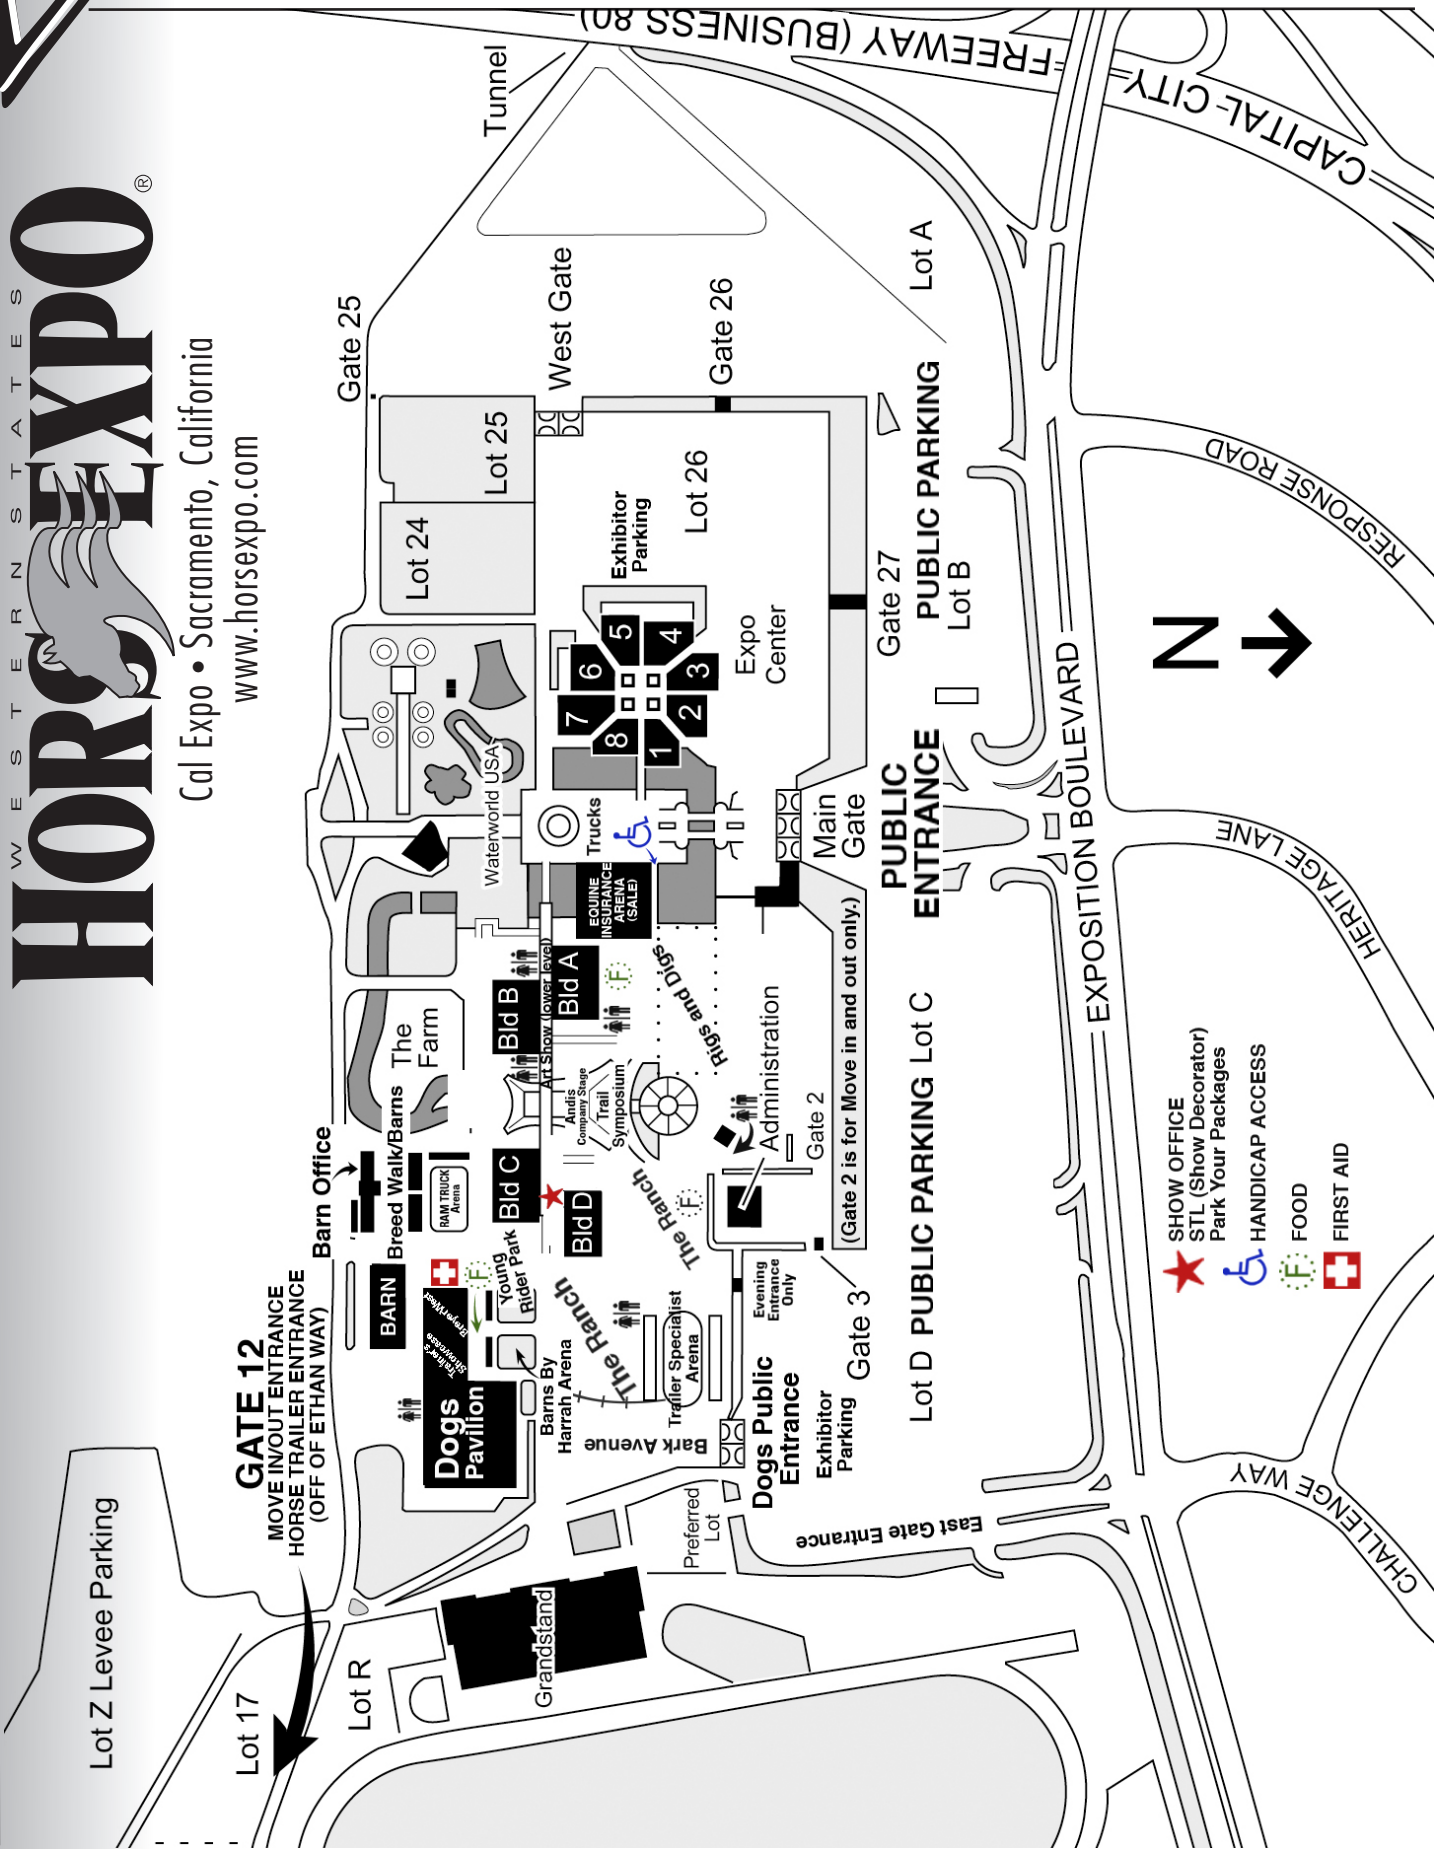

# VENUE MAP

# WESTERN HORSE EXPO

Cal Expo • Sacramento, California  
www.horseexpo.com

- SHOW OFFICE
- STL (Show Decorator) Park Your Packages
- HANDICAP ACCESS
- FOOD
- FIRST AID